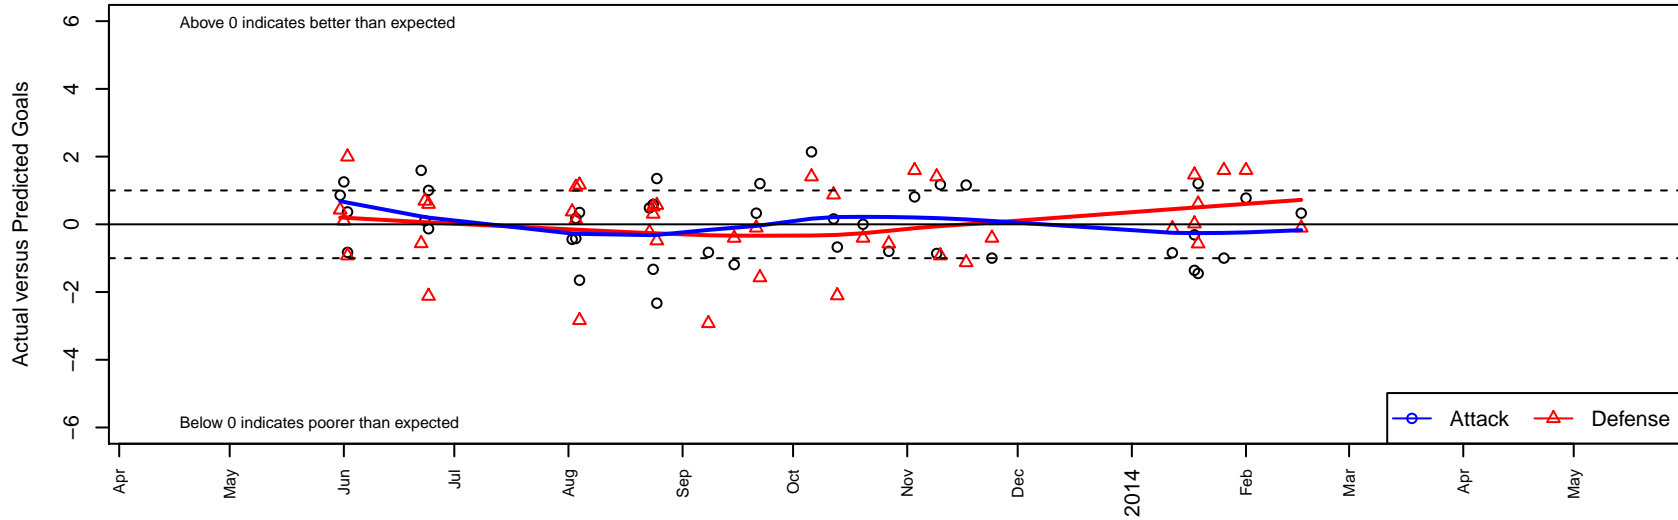

# Whatcom Rangers Gold B95

Whatcom FC Rangers  
 Bellingham, WA  
 B95 total strength=1778  
 attack=31.04 defense=28.3  
 fall league = RCL B95 Div 1  
 alt names used:  
 WFC RANGERS BU95 GOLD (WA)  
 71-WFC Rangers 95-96 Gold  
 Whatcom FC Rangers B95 Gold  
 WFC Rangers 95-96 Gold  
 Whatcom FC Rangers Gold/Conway  
 WFC Rangers B95 Gold  
 WFC RANGERS B95 GOLD  
 Whatcom FC Rangers BU 18 Gold A  
 WFC RANGERS BU95G (WA)

Venues played:  
 Showcase of Champions Flamingo U17  
 Showcase of Champions Samba U17  
 US Club Regionals Premier U17  
 Denver Cup BU18-19  
 Puma Pacific Coast Challenge Premier U19  
 RCL B95 Div 1  
 WYS Championship B95  
 Portland Winter Showcase U18

**Whatcom Rangers Gold B95**  
 Dots are actual minus expected GF (blue circles) and GA (red triangles).  
 Blue line is smoothed change in attack strength. Red is smoothed change in defense strength.